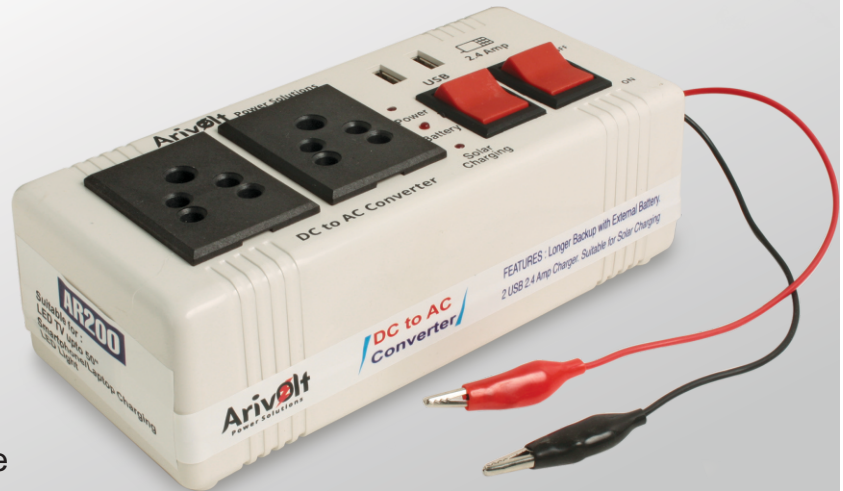

# DC TO AC CONVERTER

## AR 100

**SOLAR CHARGING  
FUNCTION  
INBUILT**

Suitable for:  
LED TV up to 32" / Smart Phone  
Charging, LED Light

## AR 200

**SOLAR CHARGING  
FUNCTION  
INBUILT**

Suitable for:  
LED TV up to 50" Smart Phone  
Laptop Charging / LED Light

### 12V BATTERY CHARGER INBUILT WITH AND WITHOUT MODEL AVAILABLE

Item Code	Wattage Code	Body Colour	Volt DC	Amp (Max) Continuous
AR 011	AR 50W	IVORY	12V	5 Amp
AR 012	AR 100W	IVORY	12V	7.5 Amp
AR 013	AR 200W	IVORY	12V	7.5 Amp
AR 014	AR 200W	IVORY	24V	4 Amp