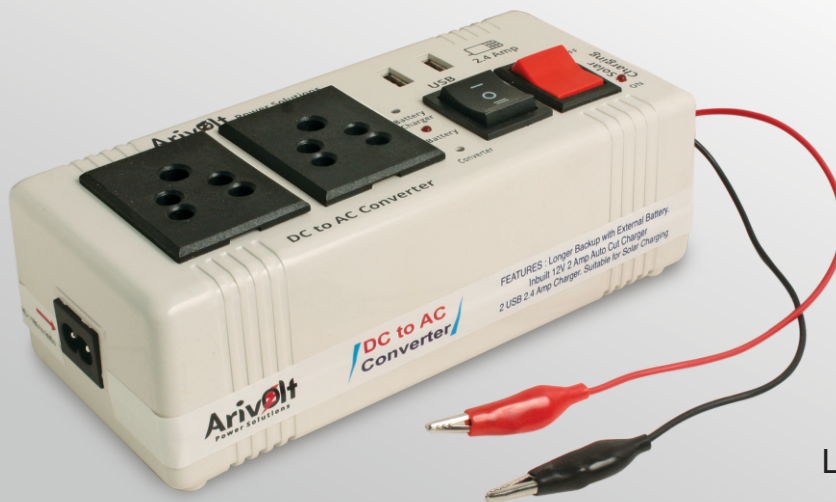

# DC TO AC CONVERTER

## AR 100

**SOLAR CHARGING  
FUNCTION  
INBUILT**

Suitable for:  
LED TV up to 32" / Smart Phone  
Charging, LED Light

## AR 200

**SOLAR CHARGING  
FUNCTION  
INBUILT**

Suitable for:  
LED TV up to 50" Smart Phone  
Laptop Charging / LED Light

### 12V BATTERY CHARGER INBUILT WITH AND WITHOUT MODEL AVAILABLE

Item Code	Wattage Code	Body Colour	Volt DC	Amp (Max) Continuous
AR 011	AR 50W	IVORY	12V	5 Amp
AR 012	AR 100W	IVORY	12V	7.5 Amp
AR 013	AR 200W	IVORY	12V	7.5 Amp
AR 014	AR 200W	IVORY	24V	4 Amp